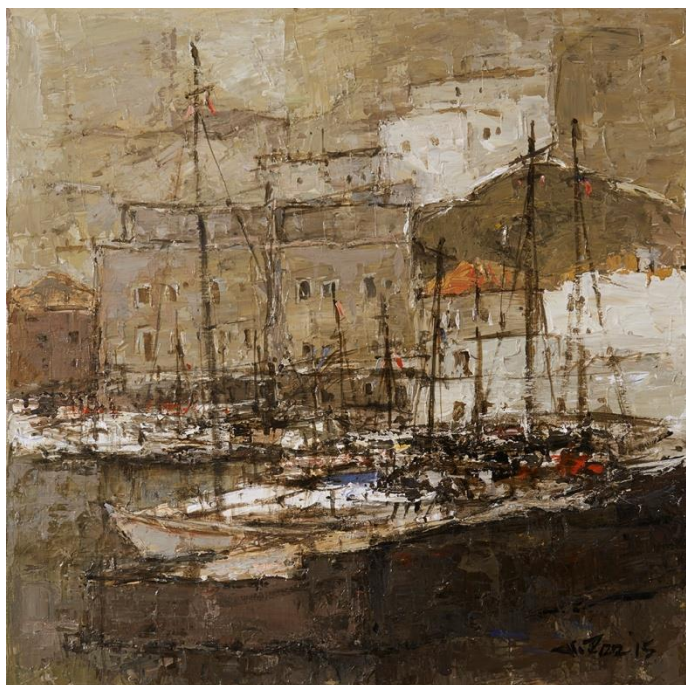

artcommune
gallery

231 Bain Street Bras Basah Complex #03-39 Singapore 180231 | +65 6336 4240 | +65 9747 9046

www.artcommune.com.sg | UEN 200909244C

Here are the images to some of the exhibits:

Hydra, Greece, 2015, Acrylic on canvas, 80 x 80 cm