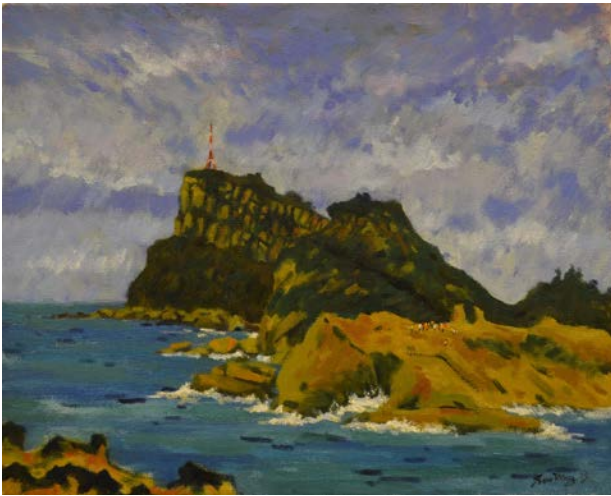

Young artists primarily occupy an important yet transient position within the art market –en route to accumulating artistic mileage and support, most of their works remain competitive and affordable on the market; once a breakthrough in status is achieved, the price differentiation for a young artist's work becomes increasingly distinct and high in value. With over 20 pieces of paintings on display, *Diversity & Transitions* promises an eye-opening and affordable range of artworks that will prove to be both aesthetically tantalising and value for collection!

Anthony Chua Say Hua, 2013, Chinese ink and colour on rice paper, 93 x 95cm

Affordable . High Quality

Tam Kwan Yuen, 2013, Crowded Marketplace, Watercolour on paper, 56 x 76cm

Ho Sou Ping, 2013, Lorong Buangkok, Watercolour on Paper, 40 x 50 cm

Ho Sou Ping, 2013, Still Life, Oil on Canvas, 70 x 50 cm

Ho Sou Ping, 2013, Lighthouse, Oil on Canvas, 50 x 40 cm