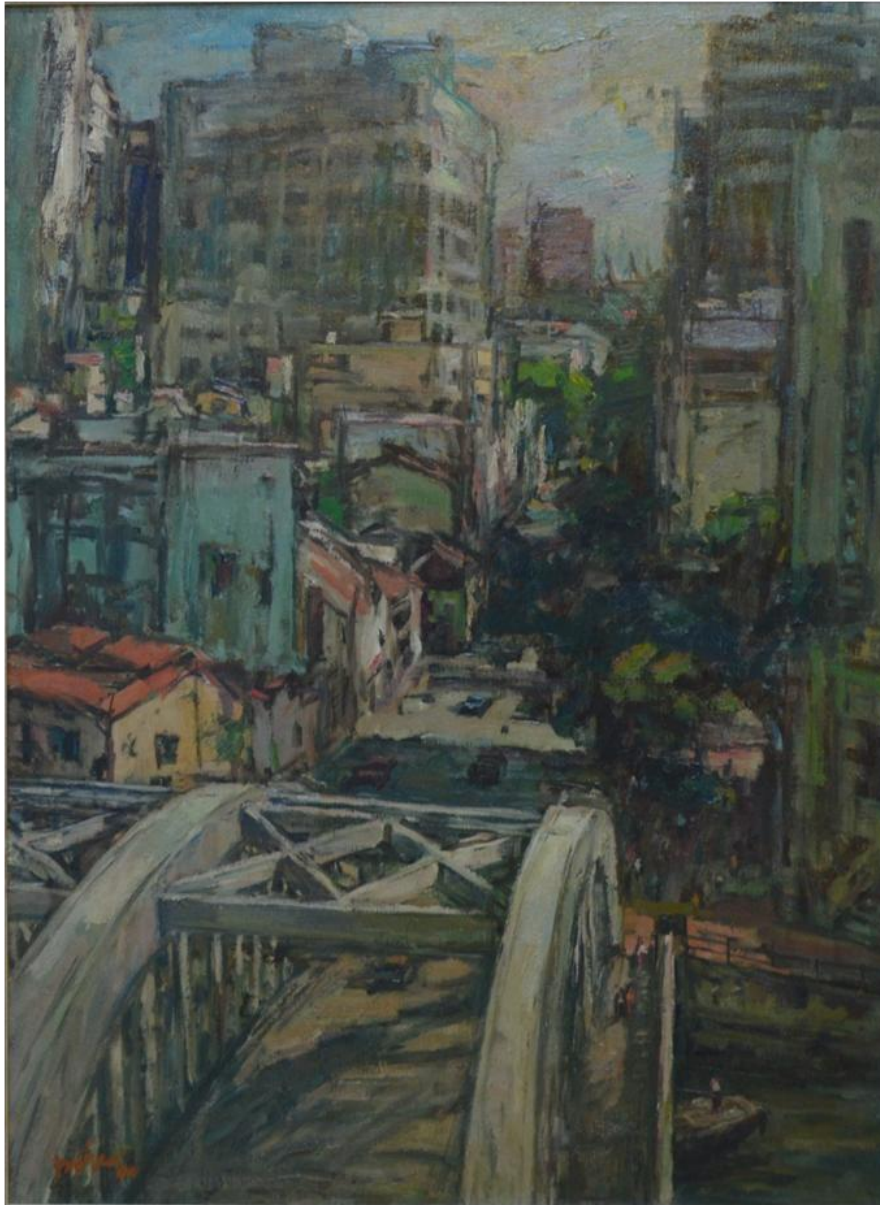

Chen Wen Hsi, *Egret and Lotus*, Chinese ink on Paper, 95 x 37 cm

Ong Kim Seng, *Patan Square, Nepal*, 2015, Watercolour on paper, 53 x 72 cm

Affordable . High Quality

artcommune gallery Pte Ltd 集菁艺社

'The Artist's Choice'

Tan Choh Tee, *North Bridge Road*, 1994, Oil on canvas, 96 x 70 cm

Affordable . High Quality

Fan Chang Tien, *Bamboo*, Chinese ink on Paper, 138 x 68 cm

Ang Ah Tee, *Li Jiang, China*, 2008, Oil on canvas, 74 x 100 cm