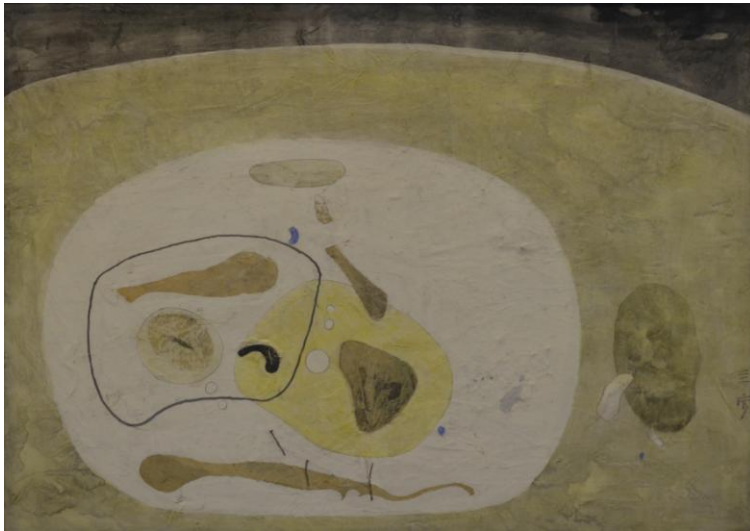

Here are some of the artworks that will be on exhibit:

Cheong Soo Pieng, *Nature*, 1968, Mixed Media (Collage on paper), 56 x 76.5 cm