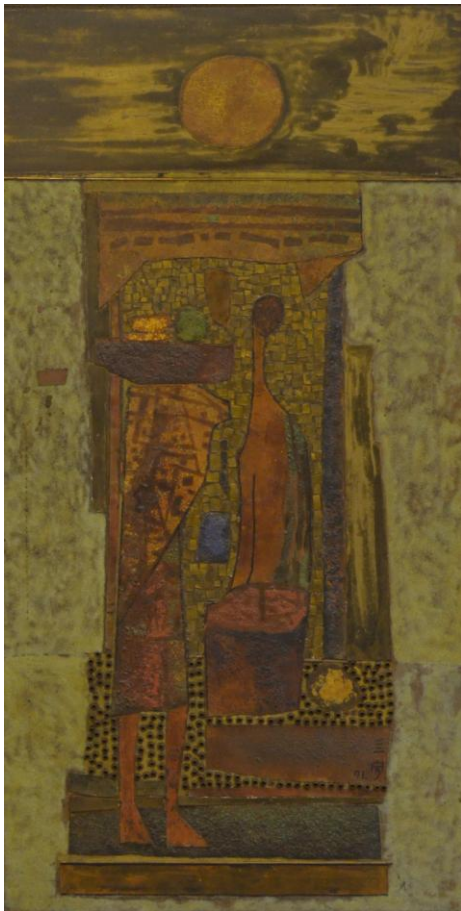

The artworks for this exhibition have been obtained from several collectors and are results of over 20 years of collection. Most of the works are of very high quality, with some being important works within the artists' oeuvres.

Blk 231, Bain Street. #02-43 Bras Basah Complex S180231

Tel/Fax: +65 63364240, hp : 97479046

www.artcommune.com.sg

Here are some of the artworks that will be on exhibit:

Cheong Soo Pieng, *Nature*, 1968, Mixed Media (Collage on paper), 56 x 76.5 cm

Cheong Soo Pieng, *Noon*, 1970, Mixed Media, 96.5 x 51 cm

Affordable . High Quality

Lim Tze Peng, *Provision Shop* (c.1980s), Chinese ink and colour on paper, 68 x 68 cm

Lim Tze Peng, *North Canal Road Scene*, Undated (c. 1980s), Chinese ink and colour on paper, 90 x 120 cm